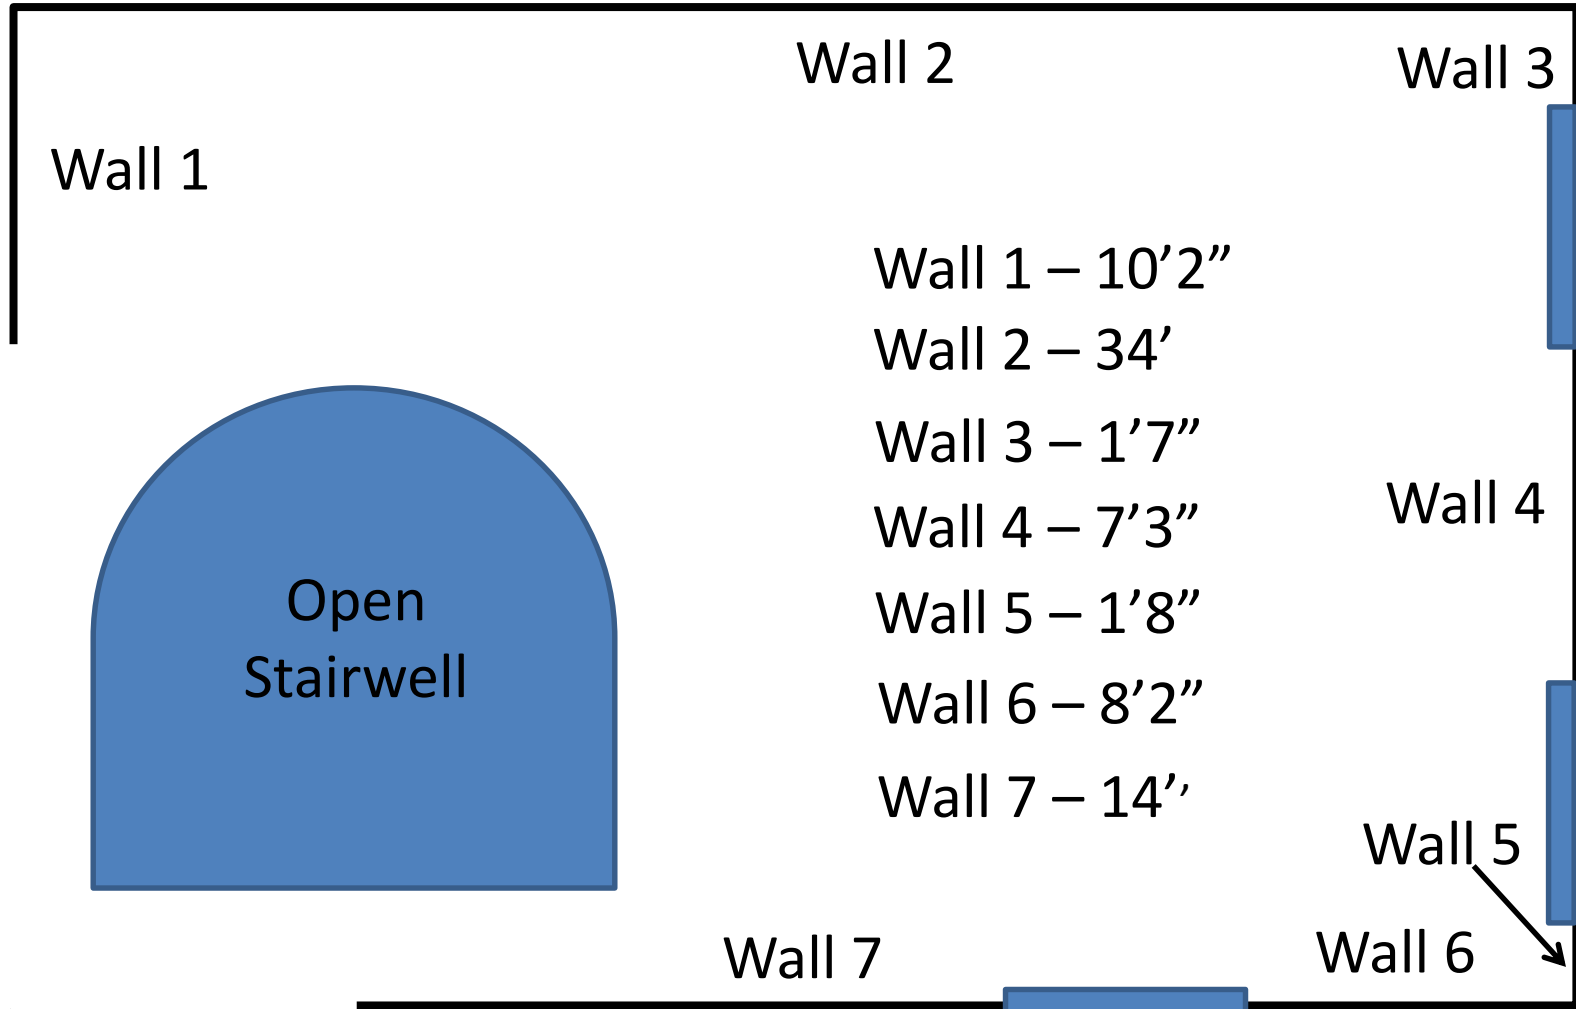

Cedar Key Arts Center

Main Gallery Dimensions

Overall Gallery Space: 34' (L) x 21'8" (W) x 8' (H)

Display Pedestals Available